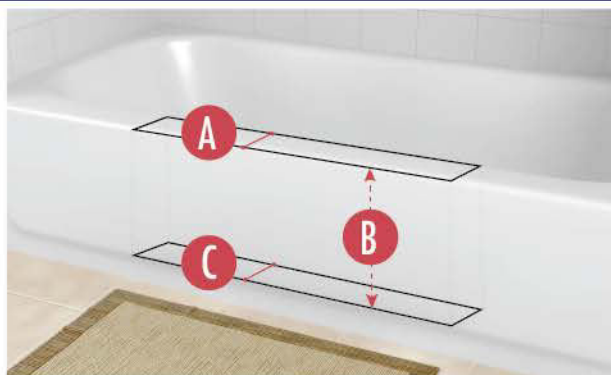

- **A** **MAX* TUB-WALL WIDTH AT TOP:** 4.5 Inches
- **B** **BOTTOM WIDTH MEASURE DEPTH:** 9.75 Inches
  Distance to measure down from top of tub to establish "Max Tub-Wall Width at Bottom"
- **C** **MAX* TUB-WALL WIDTH AT BOTTOM :** 5.75 Inches
  Note: Bottom tub width is typically wider than top width.

*If your tub exceeds these MAX size measurements, this product will not work with your tub.