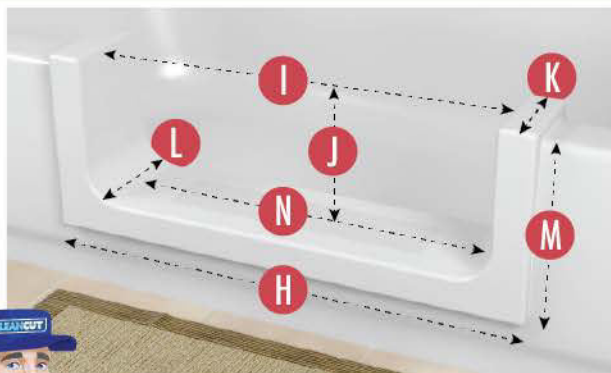

### TEMPLATE (CUT LINES) AND PRODUCT OVERLAP MEASUREMENTS:

- D** **TEMPLATE LENGTH:** 25.5 Inches
- E** **TEMPLATE HEIGHT:** 8.5 Inches

### AMOUNT PRODUCT OVERLAPS PAST CUT LINES:

- F** **LEFT AND RIGHT SIDE OVERLAP:** 1.25 Inches
- G** **BOTTOM OVERLAP:** 1 Inch

### ACTUAL PRODUCT MEASUREMENTS:

- H** **PRODUCT LENGTH:** 28 Inches
- I** **OPENING LEFT TO RIGHT AT TOP:** 24 Inches
- J** **PRODUCT OPENING TOP TO BOTTOM:** 8.25 Inches
- K** **PRODUCT WIDTH AT TOP:** 5.5 Inches
- L** **PRODUCT WIDTH AT BOTTOM:** 6.75 Inches
- M** **PRODUCT HEIGHT:** 10.25 Inches
- N** **OPENING LEFT TO RIGHT AT BOTTOM:** 20.75 Inches