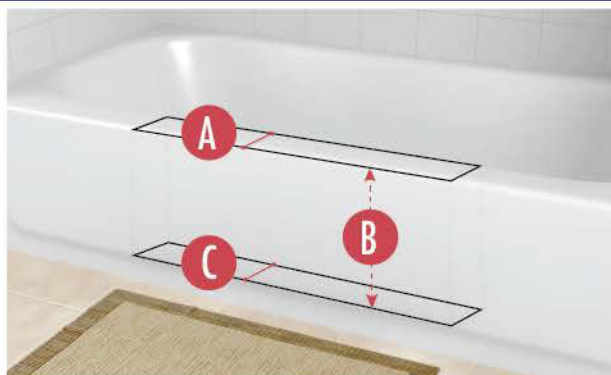

- **A** **MAX* TUB-WALL WIDTH AT TOP:** 6 Inches
- **B** **BOTTOM WIDTH MEASURE DEPTH:** 9.75 Inches
  Distance to measure down from top of tub to establish "Max Tub-Wall Width at Bottom"
- **C** **MAX* TUB-WALL WIDTH AT BOTTOM :** 7.25 Inches
  Note: Bottom tub width is typically wider than top width.

*If your tub exceeds these MAX size measurements, this product will not work with your tub.