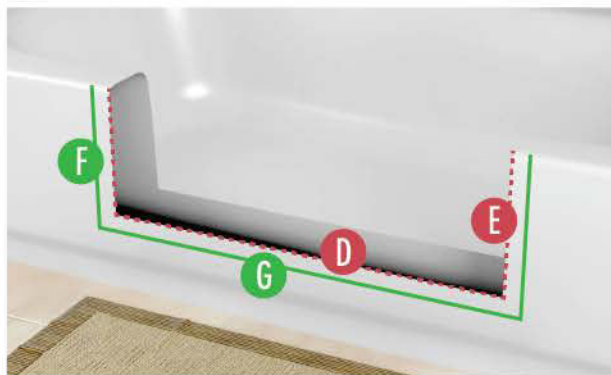

TEMPLATE (CUT LINES) AND PRODUCT OVERLAP MEASUREMENTS:

- **D** **TEMPLATE LENGTH:** 25.5 Inches
- **E** **TEMPLATE HEIGHT:** 8.5 Inches

AMOUNT PRODUCT OVERLAPS PAST CUT LINES:

- **F** **LEFT AND RIGHT SIDE OVERLAP:** 1.25 Inches
- **G** **BOTTOM OVERLAP:** 1 Inch