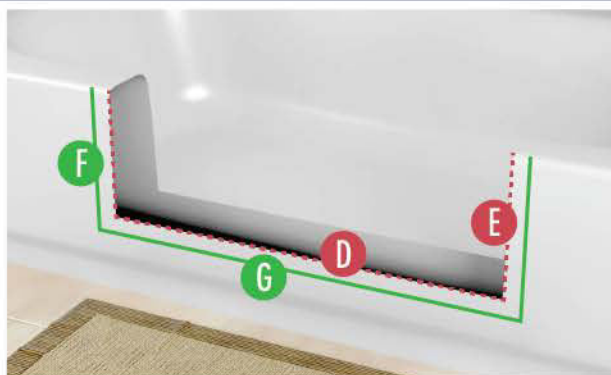

TEMPLATE (CUT LINES) AND PRODUCT OVERLAP MEASUREMENTS:

- **D** **TEMPLATE LENGTH:** 25.5 Inches
- **E** **TEMPLATE HEIGHT:** 8.5 Inches

AMOUNT PRODUCT OVERLAPS PAST CUT LINES:

- **F** **LEFT AND RIGHT SIDE OVERLAP:** 1.25 Inches
- **G** **BOTTOM OVERLAP:** 1.25 Inches