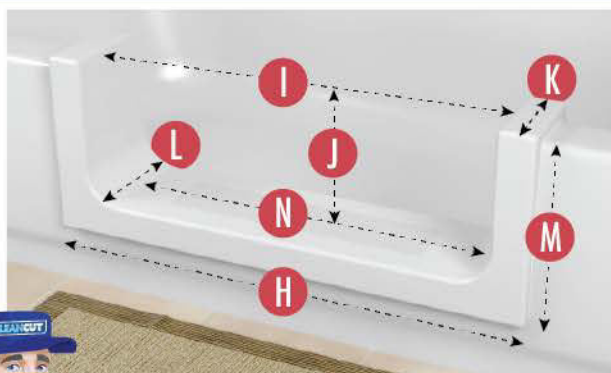

*\*If your tub exceeds these MAX size measurements, this product will not work with your tub.*

### TEMPLATE (CUT LINES) AND PRODUCT OVERLAP MEASUREMENTS:

- D** **TEMPLATE LENGTH:** 25.5 Inches
- E** **TEMPLATE HEIGHT:** 8.5 Inches

### AMOUNT PRODUCT OVERLAPS PAST CUT LINES:

- F** **LEFT AND RIGHT SIDE OVERLAP:** 1.25 Inches
- G** **BOTTOM OVERLAP:** 1.25 Inches

### ACTUAL PRODUCT MEASUREMENTS:

- H** **PRODUCT LENGTH:** 28 Inches
- I** **OPENING LEFT TO RIGHT AT TOP:** 24 Inches
- J** **PRODUCT OPENING TOP TO BOTTOM:** 8.5 Inches
- K** **PRODUCT WIDTH AT TOP:** 7 Inches
- L** **PRODUCT WIDTH AT BOTTOM:** 8.25 Inches
- M** **PRODUCT HEIGHT:** 10.25 Inches
- N** **OPENING LEFT TO RIGHT AT BOTTOM:** 20.75 Inches