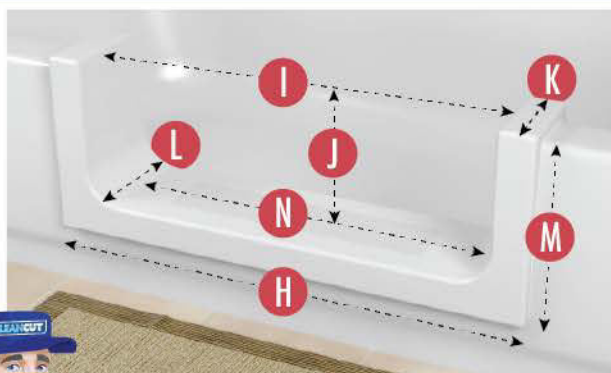

### TUB REQUIREMENTS:

- A** **MAX\* TUB-WALL WIDTH AT TOP:** 4 Inches
- B** **BOTTOM WIDTH MEASURE DEPTH:** 9.75 Inches  
*Distance to measure down from top of tub to establish "Max Tub-Wall Width at Bottom"*
- C** **MAX\* TUB-WALL WIDTH AT BOTTOM :** 4.75 Inches  
**Note:** Bottom tub width is typically wider than top width.

### TEMPLATE (CUT LINES) AND PRODUCT OVERLAP MEASUREMENTS:

- D** **TEMPLATE LENGTH:** 25.5 Inches
- E** **TEMPLATE HEIGHT:** 8.5 Inches

### AMOUNT PRODUCT OVERLAPS PAST CUT LINES:

- F** **LEFT AND RIGHT SIDE OVERLAP:** 1.25 Inches
- G** **BOTTOM OVERLAP:** 1 Inch

### ACTUAL PRODUCT MEASUREMENTS:

- H** **PRODUCT LENGTH:** 28 Inches
- I** **OPENING LEFT TO RIGHT AT TOP:** 24 Inches
- J** **PRODUCT OPENING TOP TO BOTTOM:** 8.5 Inches
- K** **PRODUCT WIDTH AT TOP:** 5 Inches
- L** **PRODUCT WIDTH AT BOTTOM:** 5.75 Inches
- M** **PRODUCT HEIGHT:** 10.25 Inches
- N** **OPENING LEFT TO RIGHT AT BOTTOM:** 20.75 Inches