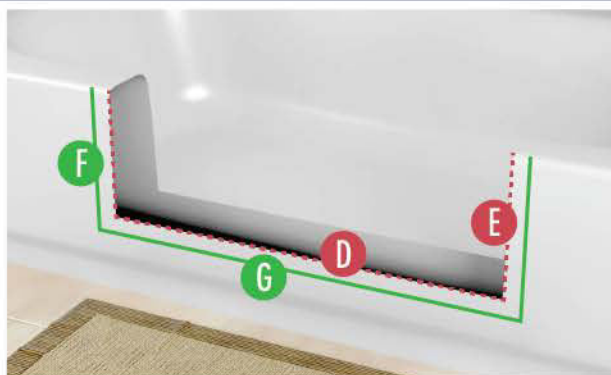

TEMPLATE (CUT LINES) AND PRODUCT OVERLAP MEASUREMENTS:

- **D** **TEMPLATE LENGTH:** 25.5 Inches
- **E** **TEMPLATE HEIGHT:** 8.5 Inches

AMOUNT PRODUCT OVERLAPS PAST CUT LINES:

- **F** **LEFT AND RIGHT SIDE OVERLAP:** 1.25 Inches
- **G** **BOTTOM OVERLAP:** 1 Inch