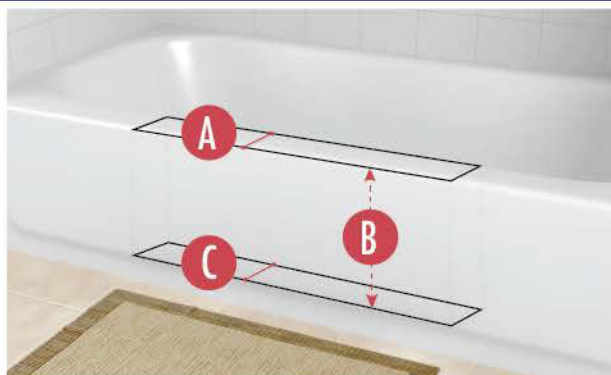

## SIZING & MEASUREMENT GUIDE FOR SMALL/NARROW SIZE

### TUB REQUIREMENTS:

- A** **MAX\* TUB-WALL WIDTH AT TOP:** 4 Inches
- B** **BOTTOM WIDTH MEASURE DEPTH:** 9.75 Inches  
*Distance to measure down from top of tub to establish "Max Tub-Wall Width at Bottom"*
- C** **MAX\* TUB-WALL WIDTH AT BOTTOM :** 4.75 Inches  
**Note:** Bottom tub width is typically wider than top width.