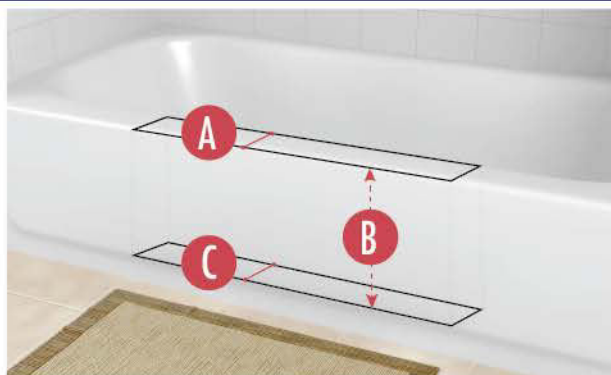

THE CLEANCUT STEP

SIZING & MEASUREMENT GUIDE FOR SMALL/NARROW SIZE

TUB REQUIREMENTS:

- A** **MAX* TUB-WALL WIDTH AT TOP:** 4 Inches
- B** **BOTTOM WIDTH MEASURE DEPTH:** 9.75 Inches
Distance to measure down from top of tub to establish "Max Tub-Wall Width at Bottom"
- C** **MAX* TUB-WALL WIDTH AT BOTTOM :** 4.75 Inches
Note: Bottom tub width is typically wider than top width.

**If your tub exceeds these MAX size measurements, this product will not work with your tub.*

TEMPLATE (CUT LINES) AND PRODUCT OVERLAP MEASUREMENTS:

- D** **TEMPLATE LENGTH:** 25.5 Inches
- E** **TEMPLATE HEIGHT:** 8.5 Inches

AMOUNT PRODUCT OVERLAPS PAST CUT LINES:

- F** **LEFT AND RIGHT SIDE OVERLAP:** 1.25 Inches
- G** **BOTTOM OVERLAP:** 1 Inch

ACTUAL PRODUCT MEASUREMENTS:

- H** **PRODUCT LENGTH:** 28 Inches
- I** **OPENING LEFT TO RIGHT AT TOP:** 24 Inches
- J** **PRODUCT OPENING TOP TO BOTTOM:** 8.5 Inches
- K** **PRODUCT WIDTH AT TOP:** 5 Inches
- L** **PRODUCT WIDTH AT BOTTOM:** 5.75 Inches
- M** **PRODUCT HEIGHT:** 10.25 Inches
- N** **OPENING LEFT TO RIGHT AT BOTTOM:** 20.75 Inches

Watch a video of how to install all the CleanCut products by visiting www.CleanCutBath.com/install

SIZING & MEASUREMENT GUIDE FOR MEDIUM SIZE

TUB REQUIREMENTS:

- A** **MAX* TUB-WALL WIDTH AT TOP:** 4.5 Inches
- B** **BOTTOM WIDTH MEASURE DEPTH:** 9.75 Inches
Distance to measure down from top of tub to establish "Max Tub-Wall Width at Bottom"
- C** **MAX* TUB-WALL WIDTH AT BOTTOM :** 5.75 Inches
Note: Bottom tub width is typically wider than top width.