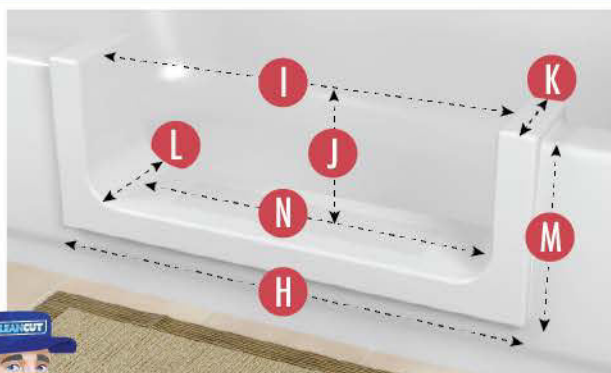

THE CLEANCUT STEP

SIZING & MEASUREMENT GUIDE FOR SMALL/NARROW SIZE

TUB REQUIREMENTS:

- A** **MAX* TUB-WALL WIDTH AT TOP:** 4 Inches
- B** **BOTTOM WIDTH MEASURE DEPTH:** 9.75 Inches
Distance to measure down from top of tub to establish "Max Tub-Wall Width at Bottom"
- C** **MAX* TUB-WALL WIDTH AT BOTTOM :** 4.75 Inches
Note: Bottom tub width is typically wider than top width.

**If your tub exceeds these MAX size measurements, this product will not work with your tub.*

TEMPLATE (CUT LINES) AND PRODUCT OVERLAP MEASUREMENTS:

- D** **TEMPLATE LENGTH:** 25.5 Inches
- E** **TEMPLATE HEIGHT:** 8.5 Inches

AMOUNT PRODUCT OVERLAPS PAST CUT LINES:

- F** **LEFT AND RIGHT SIDE OVERLAP:** 1.25 Inches
- G** **BOTTOM OVERLAP:** 1 Inch

ACTUAL PRODUCT MEASUREMENTS:

- H** **PRODUCT LENGTH:** 28 Inches
- I** **OPENING LEFT TO RIGHT AT TOP:** 24 Inches
- J** **PRODUCT OPENING TOP TO BOTTOM:** 8.5 Inches
- K** **PRODUCT WIDTH AT TOP:** 5 Inches
- L** **PRODUCT WIDTH AT BOTTOM:** 5.75 Inches
- M** **PRODUCT HEIGHT:** 10.25 Inches
- N** **OPENING LEFT TO RIGHT AT BOTTOM:** 20.75 Inches

Watch a video of how to install all the CleanCut products by visiting www.CleanCutBath.com/install

SIZING & MEASUREMENT GUIDE FOR MEDIUM SIZE

TUB REQUIREMENTS:

- A** **MAX* TUB-WALL WIDTH AT TOP:** 4.5 Inches
- B** **BOTTOM WIDTH MEASURE DEPTH:** 9.75 Inches
Distance to measure down from top of tub to establish "Max Tub-Wall Width at Bottom"
- C** **MAX* TUB-WALL WIDTH AT BOTTOM :** 5.75 Inches
Note: Bottom tub width is typically wider than top width.