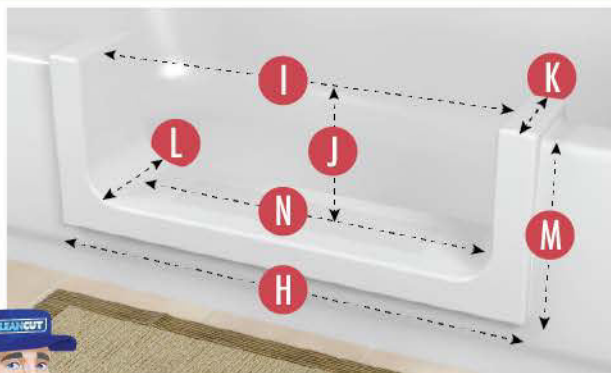

Watch a video of how to install all the CleanCut products by visiting www.CleanCutBath.com/install

SIZING & MEASUREMENT GUIDE FOR MEDIUM SIZE

TUB REQUIREMENTS:

- A** **MAX* TUB-WALL WIDTH AT TOP:** 4.5 Inches
- B** **BOTTOM WIDTH MEASURE DEPTH:** 9.75 Inches
Distance to measure down from top of tub to establish "Max Tub-Wall Width at Bottom"
- C** **MAX* TUB-WALL WIDTH AT BOTTOM :** 5.75 Inches
Note: Bottom tub width is typically wider than top width.

**If your tub exceeds these MAX size measurements, this product will not work with your tub.*

TEMPLATE (CUT LINES) AND PRODUCT OVERLAP MEASUREMENTS:

- D** **TEMPLATE LENGTH:** 25.5 Inches
- E** **TEMPLATE HEIGHT:** 8.5 Inches

AMOUNT PRODUCT OVERLAPS PAST CUT LINES:

- F** **LEFT AND RIGHT SIDE OVERLAP:** 1.25 Inches
- G** **BOTTOM OVERLAP:** 1 Inch

ACTUAL PRODUCT MEASUREMENTS:

- H** **PRODUCT LENGTH:** 28 Inches
- I** **OPENING LEFT TO RIGHT AT TOP:** 24 Inches
- J** **PRODUCT OPENING TOP TO BOTTOM:** 8.25 Inches
- K** **PRODUCT WIDTH AT TOP:** 5.5 Inches
- L** **PRODUCT WIDTH AT BOTTOM:** 6.75 Inches
- M** **PRODUCT HEIGHT:** 10.25 Inches
- N** **OPENING LEFT TO RIGHT AT BOTTOM:** 20.75 Inches

Watch a video of how to install all the CleanCut products by visiting www.CleanCutBath.com/install

SIZING & MEASUREMENT GUIDE FOR LARGE/WIDE SIZE

TUB REQUIREMENTS:

- A** **MAX* TUB-WALL WIDTH AT TOP:** 6 Inches
- B** **BOTTOM WIDTH MEASURE DEPTH:** 9.75 Inches
Distance to measure down from top of tub to establish "Max Tub-Wall Width at Bottom"
- C** **MAX* TUB-WALL WIDTH AT BOTTOM :** 7.25 Inches
Note: Bottom tub width is typically wider than top width.