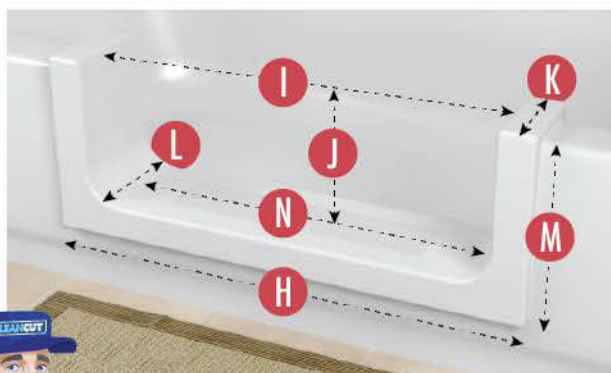

AMOUNT PRODUCT OVERLAPS PAST CUT LINES:

- F** **LEFT AND RIGHT SIDE OVERLAP:** 1.25 Inches
- G** **BOTTOM OVERLAP:** 1 Inch

ACTUAL PRODUCT MEASUREMENTS:

- H** **PRODUCT LENGTH:** 28 Inches
- I** **OPENING LEFT TO RIGHT AT TOP:** 24 Inches
- J** **PRODUCT OPENING TOP TO BOTTOM:** 8.25 Inches
- K** **PRODUCT WIDTH AT TOP:** 5.5 Inches
- L** **PRODUCT WIDTH AT BOTTOM:** 6.75 Inches
- M** **PRODUCT HEIGHT:** 10.25 Inches
- N** **OPENING LEFT TO RIGHT AT BOTTOM:** 20.75 Inches

Watch a video of how to install all the CleanCut products by visiting www.CleanCutBath.com/install

SIZING & MEASUREMENT GUIDE FOR LARGE/WIDE SIZE

TUB REQUIREMENTS:

- A** **MAX* TUB-WALL WIDTH AT TOP:** 6 Inches
- B** **BOTTOM WIDTH MEASURE DEPTH:** 9.75 Inches
Distance to measure down from top of tub to establish "Max Tub-Wall Width at Bottom"
- C** **MAX* TUB-WALL WIDTH AT BOTTOM :** 7.25 Inches
Note: Bottom tub width is typically wider than top width.

**If your tub exceeds these MAX size measurements, this product will not work with your tub.*

TEMPLATE (CUT LINES) AND PRODUCT OVERLAP MEASUREMENTS:

- D** **TEMPLATE LENGTH:** 25.5 Inches
- E** **TEMPLATE HEIGHT:** 8.5 Inches

AMOUNT PRODUCT OVERLAPS PAST CUT LINES:

- F** **LEFT AND RIGHT SIDE OVERLAP:** 1.25 Inches
- G** **BOTTOM OVERLAP:** 1.25 Inches

ACTUAL PRODUCT MEASUREMENTS:

- H** **PRODUCT LENGTH:** 28 Inches
- I** **OPENING LEFT TO RIGHT AT TOP:** 24 Inches
- J** **PRODUCT OPENING TOP TO BOTTOM:** 8.5 Inches
- K** **PRODUCT WIDTH AT TOP:** 7 Inches
- L** **PRODUCT WIDTH AT BOTTOM:** 8.25 Inches
- M** **PRODUCT HEIGHT:** 10.25 Inches
- N** **OPENING LEFT TO RIGHT AT BOTTOM:** 20.75 Inches