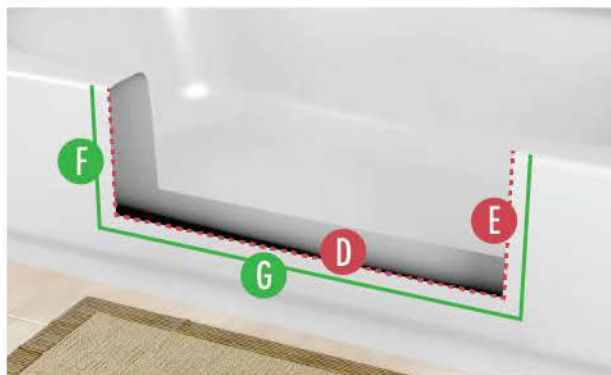

AMOUNT PRODUCT OVERLAPS PAST CUT LINES:

- F** **LEFT AND RIGHT SIDE OVERLAP:** 1.25 Inches
- G** **BOTTOM OVERLAP:** 1 Inch

ACTUAL PRODUCT MEASUREMENTS:

- H** **PRODUCT LENGTH:** 28 Inches
- I** **OPENING LEFT TO RIGHT AT TOP:** 24 Inches
- J** **PRODUCT OPENING TOP TO BOTTOM:** 8.5 Inches
- K** **PRODUCT WIDTH AT TOP:** 5 Inches
- L** **PRODUCT WIDTH AT BOTTOM:** 5.75 Inches
- M** **PRODUCT HEIGHT:** 10.25 Inches
- N** **OPENING LEFT TO RIGHT AT BOTTOM:** 20.75 Inches

Watch a video of how to install all the CleanCut products by visiting www.CleanCutBath.com/install

SIZING & MEASUREMENT GUIDE FOR MEDIUM SIZE

TUB REQUIREMENTS:

- A** **MAX* TUB-WALL WIDTH AT TOP:** 4.5 Inches
- B** **BOTTOM WIDTH MEASURE DEPTH:** 9.75 Inches
Distance to measure down from top of tub to establish "Max Tub-Wall Width at Bottom"
- C** **MAX* TUB-WALL WIDTH AT BOTTOM :** 5.75 Inches
Note: Bottom tub width is typically wider than top width.

**If your tub exceeds these MAX size measurements, this product will not work with your tub.*

TEMPLATE (CUT LINES) AND PRODUCT OVERLAP MEASUREMENTS:

- D** **TEMPLATE LENGTH:** 25.5 Inches
- E** **TEMPLATE HEIGHT:** 8.5 Inches

AMOUNT PRODUCT OVERLAPS PAST CUT LINES:

- F** **LEFT AND RIGHT SIDE OVERLAP:** 1.25 Inches
- G** **BOTTOM OVERLAP:** 1 Inch

ACTUAL PRODUCT MEASUREMENTS:

- H** **PRODUCT LENGTH:** 28 Inches
- I** **OPENING LEFT TO RIGHT AT TOP:** 24 Inches
- J** **PRODUCT OPENING TOP TO BOTTOM:** 8.25 Inches
- K** **PRODUCT WIDTH AT TOP:** 5.5 Inches
- L** **PRODUCT WIDTH AT BOTTOM:** 6.75 Inches
- M** **PRODUCT HEIGHT:** 10.25 Inches
- N** **OPENING LEFT TO RIGHT AT BOTTOM:** 20.75 Inches