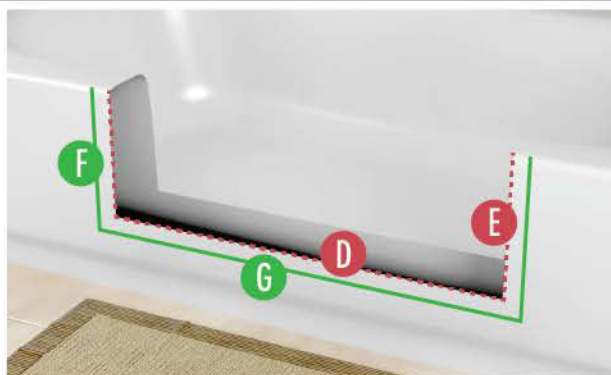

AMOUNT PRODUCT OVERLAPS PAST CUT LINES:

- F** **LEFT AND RIGHT SIDE OVERLAP:** 1.25 Inches
- G** **BOTTOM OVERLAP:** 1 Inch

ACTUAL PRODUCT MEASUREMENTS:

- H** **PRODUCT LENGTH:** 28 Inches
- I** **OPENING LEFT TO RIGHT AT TOP:** 24 Inches
- J** **PRODUCT OPENING TOP TO BOTTOM:** 8.25 Inches
- K** **PRODUCT WIDTH AT TOP:** 5.5 Inches
- L** **PRODUCT WIDTH AT BOTTOM:** 6.75 Inches
- M** **PRODUCT HEIGHT:** 10.25 Inches
- N** **OPENING LEFT TO RIGHT AT BOTTOM:** 20.75 Inches

Watch a video of how to install all the CleanCut products by visiting www.CleanCutBath.com/install

SIZING & MEASUREMENT GUIDE FOR LARGE/WIDE SIZE

TUB REQUIREMENTS:

- A** **MAX* TUB-WALL WIDTH AT TOP:** 6 Inches
- B** **BOTTOM WIDTH MEASURE DEPTH:** 9.75 Inches
Distance to measure down from top of tub to establish "Max Tub-Wall Width at Bottom"
- C** **MAX* TUB-WALL WIDTH AT BOTTOM :** 7.25 Inches
Note: Bottom tub width is typically wider than top width.

**If your tub exceeds these MAX size measurements, this product will not work with your tub.*

TEMPLATE (CUT LINES) AND PRODUCT OVERLAP MEASUREMENTS:

- D** **TEMPLATE LENGTH:** 25.5 Inches
- E** **TEMPLATE HEIGHT:** 8.5 Inches