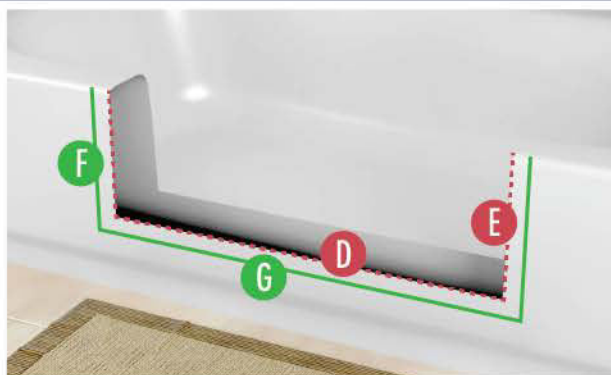

THE CLEANCUT STEP

SIZING & MEASUREMENT GUIDE FOR SMALL/NARROW SIZE

TUB REQUIREMENTS:

- A** **MAX* TUB-WALL WIDTH AT TOP:** 4 Inches
- B** **BOTTOM WIDTH MEASURE DEPTH:** 9.75 Inches
Distance to measure down from top of tub to establish "Max Tub-Wall Width at Bottom"
- C** **MAX* TUB-WALL WIDTH AT BOTTOM :** 4.75 Inches
Note: Bottom tub width is typically wider than top width.

**If your tub exceeds these MAX size measurements, this product will not work with your tub.*

TEMPLATE (CUT LINES) AND PRODUCT OVERLAP MEASUREMENTS:

- D** **TEMPLATE LENGTH:** 25.5 Inches
- E** **TEMPLATE HEIGHT:** 8.5 Inches

AMOUNT PRODUCT OVERLAPS PAST CUT LINES:

- F** **LEFT AND RIGHT SIDE OVERLAP:** 1.25 Inches
- G** **BOTTOM OVERLAP:** 1 Inch

ACTUAL PRODUCT MEASUREMENTS:

- H** **PRODUCT LENGTH:** 28 Inches
- I** **OPENING LEFT TO RIGHT AT TOP:** 24 Inches
- J** **PRODUCT OPENING TOP TO BOTTOM:** 8.5 Inches
- K** **PRODUCT WIDTH AT TOP:** 5 Inches
- L** **PRODUCT WIDTH AT BOTTOM:** 5.75 Inches
- M** **PRODUCT HEIGHT:** 10.25 Inches
- N** **OPENING LEFT TO RIGHT AT BOTTOM:** 20.75 Inches

Watch a video of how to install all the CleanCut products by visiting www.CleanCutBath.com/install

SIZING & MEASUREMENT GUIDE FOR MEDIUM SIZE

TUB REQUIREMENTS:

- A** **MAX* TUB-WALL WIDTH AT TOP:** 4.5 Inches
- B** **BOTTOM WIDTH MEASURE DEPTH:** 9.75 Inches
Distance to measure down from top of tub to establish "Max Tub-Wall Width at Bottom"
- C** **MAX* TUB-WALL WIDTH AT BOTTOM :** 5.75 Inches
Note: Bottom tub width is typically wider than top width.