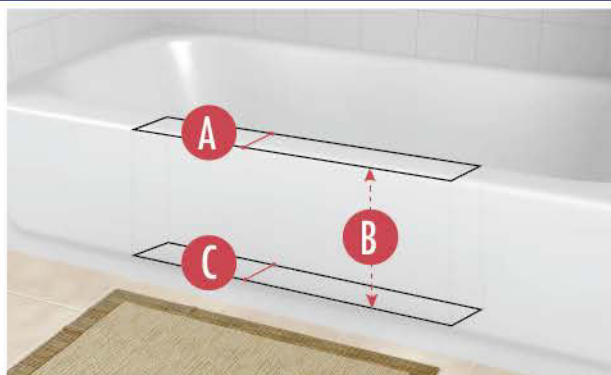

Watch a video of how to install all the CleanCut products by visiting www.CleanCutBath.com/install

SIZING & MEASUREMENT GUIDE FOR MEDIUM SIZE

TUB REQUIREMENTS:

- A** **MAX* TUB-WALL WIDTH AT TOP:** 4.5 Inches
- B** **BOTTOM WIDTH MEASURE DEPTH:** 9.75 Inches
Distance to measure down from top of tub to establish "Max Tub-Wall Width at Bottom"
- C** **MAX* TUB-WALL WIDTH AT BOTTOM :** 5.75 Inches
Note: Bottom tub width is typically wider than top width.

**If your tub exceeds these MAX size measurements, this product will not work with your tub.*

TEMPLATE (CUT LINES) AND PRODUCT OVERLAP MEASUREMENTS:

- D** **TEMPLATE LENGTH:** 25.5 Inches
- E** **TEMPLATE HEIGHT:** 8.5 Inches

AMOUNT PRODUCT OVERLAPS PAST CUT LINES:

- F** **LEFT AND RIGHT SIDE OVERLAP:** 1.25 Inches
- G** **BOTTOM OVERLAP:** 1 Inch

ACTUAL PRODUCT MEASUREMENTS:

- H** **PRODUCT LENGTH:** 28 Inches
- I** **OPENING LEFT TO RIGHT AT TOP:** 24 Inches
- J** **PRODUCT OPENING TOP TO BOTTOM:** 8.25 Inches
- K** **PRODUCT WIDTH AT TOP:** 5.5 Inches
- L** **PRODUCT WIDTH AT BOTTOM:** 6.75 Inches
- M** **PRODUCT HEIGHT:** 10.25 Inches
- N** **OPENING LEFT TO RIGHT AT BOTTOM:** 20.75 Inches

Watch a video of how to install all the CleanCut products by visiting www.CleanCutBath.com/install

SIZING & MEASUREMENT GUIDE FOR LARGE/WIDE SIZE

TUB REQUIREMENTS:

- A** **MAX* TUB-WALL WIDTH AT TOP:** 6 Inches
- B** **BOTTOM WIDTH MEASURE DEPTH:** 9.75 Inches
Distance to measure down from top of tub to establish "Max Tub-Wall Width at Bottom"
- C** **MAX* TUB-WALL WIDTH AT BOTTOM :** 7.25 Inches
Note: Bottom tub width is typically wider than top width.