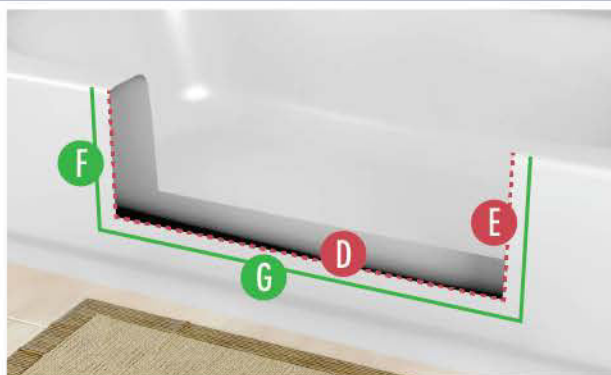

TEMPLATE (CUT LINES) AND PRODUCT OVERLAP MEASUREMENTS:

- **D** **TEMPLATE LENGTH:** 19 Inches
- **E** **TEMPLATE HEIGHT:** 9.5 Inches

AMOUNT PRODUCT OVERLAPS PAST CUT LINES:

- **F** **LEFT AND RIGHT SIDE OVERLAP:** 2.25 Inches
- **G** **BOTTOM OVERLAP:** .75 Inch