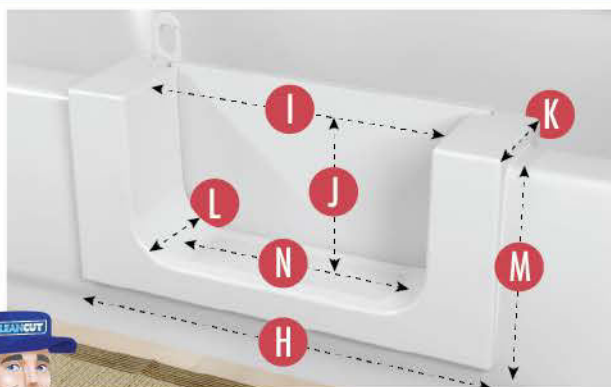

AMOUNT PRODUCT OVERLAPS PAST CUT LINES:

- F** **LEFT AND RIGHT SIDE OVERLAP:** 2.25 Inches
- G** **BOTTOM OVERLAP:** .75 Inch

ACTUAL PRODUCT MEASUREMENTS:

- H** **PRODUCT LENGTH:** 23.5 Inches
- I** **OPENING LEFT TO RIGHT AT TOP:** 16.75 Inches
- J** **PRODUCT OPENING TOP TO BOTTOM:** 9 Inches
- K** **PRODUCT WIDTH AT TOP:** 7.5 Inches
- L** **PRODUCT WIDTH AT BOTTOM:** 7.5 Inches
- M** **PRODUCT HEIGHT:** 11 Inches
- N** **OPENING LEFT TO RIGHT AT BOTTOM:** 13.25 Inches

Watch a video of how to install all the CleanCut products by visiting www.CleanCutBath.com/install

THE **CLEANCUT****DOOR**SIZING & MEASUREMENT GUIDE FOR
LARGE/WIDE SIZE**TUB REQUIREMENTS:**

- A** **MAX* TUB-WALL WIDTH AT TOP:** 7.5 Inches
- B** **BOTTOM WIDTH MEASURE DEPTH:** 10.5 Inches
Distance to measure down from top of tub to establish "Max Tub-Wall Width at Bottom"
- C** **MAX* TUB-WALL WIDTH AT BOTTOM :** 7.5 Inches
Note: Bottom tub width is typically wider than top width.

**If your tub exceeds these MAX size measurements, this product will not work with your tub.*

TEMPLATE (CUT LINES) AND PRODUCT OVERLAP MEASUREMENTS:

- D** **TEMPLATE LENGTH:** 19 Inches
- E** **TEMPLATE HEIGHT:** 9.5 Inches

AMOUNT PRODUCT OVERLAPS PAST CUT LINES:

- F** **LEFT AND RIGHT SIDE OVERLAP:** 2.25 Inches
- G** **BOTTOM OVERLAP:** .75 Inch

ACTUAL PRODUCT MEASUREMENTS:

- H** **PRODUCT LENGTH:** 23.5 Inches
- I** **OPENING LEFT TO RIGHT AT TOP:** 16.75 Inches
- J** **PRODUCT OPENING TOP TO BOTTOM:** 9 Inches
- K** **PRODUCT WIDTH AT TOP:** 8.5 Inches
- L** **PRODUCT WIDTH AT BOTTOM:** 8.5 Inches
- M** **PRODUCT HEIGHT:** 11 Inches
- N** **OPENING LEFT TO RIGHT AT BOTTOM:** 13.25 Inches