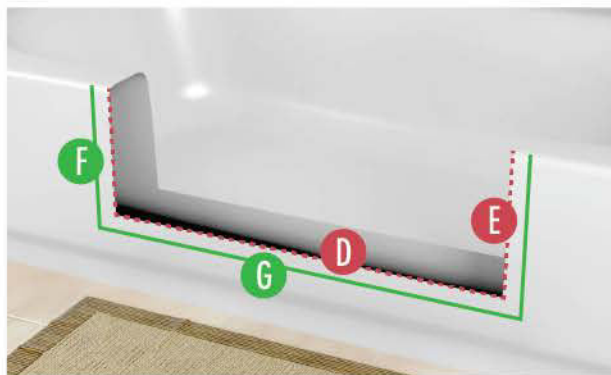

TEMPLATE (CUT LINES) AND PRODUCT OVERLAP MEASUREMENTS:

- **D** **TEMPLATE LENGTH:** 19 Inches
- **E** **TEMPLATE HEIGHT:** 9.5 Inches

AMOUNT PRODUCT OVERLAPS PAST CUT LINES:

- **F** **LEFT AND RIGHT SIDE OVERLAP:** 2.25 Inches
- **G** **BOTTOM OVERLAP:** .75 Inch