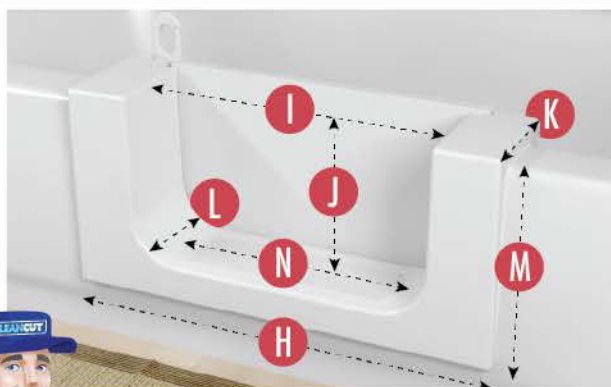

AMOUNT PRODUCT OVERLAPS PAST CUT LINES:

- F** **LEFT AND RIGHT SIDE OVERLAP:** 2.25 Inches
- G** **BOTTOM OVERLAP:** .75 Inch

ACTUAL PRODUCT MEASUREMENTS:

- H** **PRODUCT LENGTH:** 23.5 Inches
- I** **OPENING LEFT TO RIGHT AT TOP:** 16.75 Inches
- J** **PRODUCT OPENING TOP TO BOTTOM:** 9 Inches
- K** **PRODUCT WIDTH AT TOP:** 6.25 Inches
- L** **PRODUCT WIDTH AT BOTTOM:** 6.25 Inches
- M** **PRODUCT HEIGHT:** 11 Inches
- N** **OPENING LEFT TO RIGHT AT BOTTOM:** 13.25 Inches

Watch a video of how to install all the CleanCut products by visiting www.CleanCutBath.com/install

THE **CLEANCUT****DOOR**SIZING & MEASUREMENT GUIDE FOR
MEDIUM SIZE**TUB REQUIREMENTS:**

- A** **MAX* TUB-WALL WIDTH AT TOP:** 6.5 Inches
- B** **BOTTOM WIDTH MEASURE DEPTH:** 10.5 Inches
Distance to measure down from top of tub to establish "Max Tub-Wall Width at Bottom"
- C** **MAX* TUB-WALL WIDTH AT BOTTOM :** 6.5 Inches
Note: Bottom tub width is typically wider than top width.

**If your tub exceeds these MAX size measurements, this product will not work with your tub.*

TEMPLATE (CUT LINES) AND PRODUCT OVERLAP MEASUREMENTS:

- D** **TEMPLATE LENGTH:** 19 Inches
- E** **TEMPLATE HEIGHT:** 9.5 Inches

AMOUNT PRODUCT OVERLAPS PAST CUT LINES:

- F** **LEFT AND RIGHT SIDE OVERLAP:** 2.25 Inches
- G** **BOTTOM OVERLAP:** .75 Inch

ACTUAL PRODUCT MEASUREMENTS:

- H** **PRODUCT LENGTH:** 23.5 Inches
- I** **OPENING LEFT TO RIGHT AT TOP:** 16.75 Inches
- J** **PRODUCT OPENING TOP TO BOTTOM:** 9 Inches
- K** **PRODUCT WIDTH AT TOP:** 7.5 Inches
- L** **PRODUCT WIDTH AT BOTTOM:** 7.5 Inches
- M** **PRODUCT HEIGHT:** 11 Inches
- N** **OPENING LEFT TO RIGHT AT BOTTOM:** 13.25 Inches