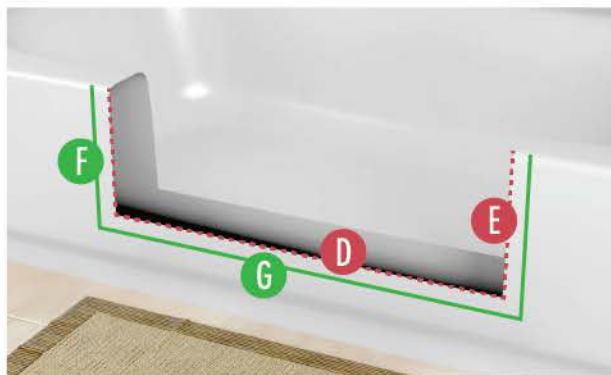

THE **CLEANCUT****DOOR**SIZING & MEASUREMENT GUIDE FOR
SMALL/NARROW SIZE**TUB REQUIREMENTS:**

- A** **MAX* TUB-WALL WIDTH AT TOP:** 5.25 Inches
- B** **BOTTOM WIDTH MEASURE DEPTH:** 10.5 Inches
Distance to measure down from top of tub to establish "Max Tub-Wall Width at Bottom"
- C** **MAX* TUB-WALL WIDTH AT BOTTOM :** 5.25 Inches
Note: Bottom tub width is typically wider than top width.

**If your tub exceeds these MAX size measurements, this product will not work with your tub.*

TEMPLATE (CUT LINES) AND PRODUCT OVERLAP MEASUREMENTS:

- D** **TEMPLATE LENGTH:** 19 Inches
- E** **TEMPLATE HEIGHT:** 9.5 Inches

AMOUNT PRODUCT OVERLAPS PAST CUT LINES:

- F** **LEFT AND RIGHT SIDE OVERLAP:** 2.25 Inches
- G** **BOTTOM OVERLAP:** .75 Inch

ACTUAL PRODUCT MEASUREMENTS:

- H** **PRODUCT LENGTH:** 23.5 Inches
- I** **OPENING LEFT TO RIGHT AT TOP:** 16.75 Inches
- J** **PRODUCT OPENING TOP TO BOTTOM:** 9 Inches
- K** **PRODUCT WIDTH AT TOP:** 6.25 Inches
- L** **PRODUCT WIDTH AT BOTTOM:** 6.25 Inches
- M** **PRODUCT HEIGHT:** 11 Inches
- N** **OPENING LEFT TO RIGHT AT BOTTOM:** 13.25 Inches

Watch a video of how to install all the CleanCut products by visiting www.CleanCutBath.com/install

THE **CLEANCUT****DOOR**SIZING & MEASUREMENT GUIDE FOR
MEDIUM SIZE**TUB REQUIREMENTS:**

- A** **MAX* TUB-WALL WIDTH AT TOP:** 6.5 Inches
- B** **BOTTOM WIDTH MEASURE DEPTH:** 10.5 Inches
Distance to measure down from top of tub to establish "Max Tub-Wall Width at Bottom"
- C** **MAX* TUB-WALL WIDTH AT BOTTOM :** 6.5 Inches
Note: Bottom tub width is typically wider than top width.