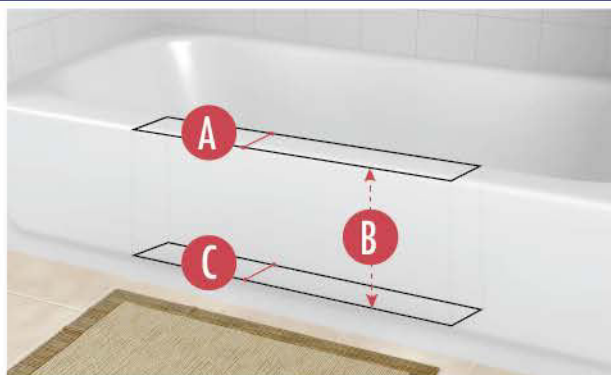

Watch a video of how to install all the CleanCut products by visiting www.CleanCutBath.com/install

THE **CLEANCUT****DOOR**SIZING & MEASUREMENT GUIDE FOR
MEDIUM SIZE**TUB REQUIREMENTS:**

- A** **MAX* TUB-WALL WIDTH AT TOP:** 6.5 Inches
- B** **BOTTOM WIDTH MEASURE DEPTH:** 10.5 Inches
Distance to measure down from top of tub to establish "Max Tub-Wall Width at Bottom"
- C** **MAX* TUB-WALL WIDTH AT BOTTOM :** 6.5 Inches
Note: Bottom tub width is typically wider than top width.

**If your tub exceeds these MAX size measurements, this product will not work with your tub.*

TEMPLATE (CUT LINES) AND PRODUCT OVERLAP MEASUREMENTS:

- D** **TEMPLATE LENGTH:** 19 Inches
- E** **TEMPLATE HEIGHT:** 9.5 Inches

AMOUNT PRODUCT OVERLAPS PAST CUT LINES:

- F** **LEFT AND RIGHT SIDE OVERLAP:** 2.25 Inches
- G** **BOTTOM OVERLAP:** .75 Inch

ACTUAL PRODUCT MEASUREMENTS:

- H** **PRODUCT LENGTH:** 23.5 Inches
- I** **OPENING LEFT TO RIGHT AT TOP:** 16.75 Inches
- J** **PRODUCT OPENING TOP TO BOTTOM:** 9 Inches
- K** **PRODUCT WIDTH AT TOP:** 7.5 Inches
- L** **PRODUCT WIDTH AT BOTTOM:** 7.5 Inches
- M** **PRODUCT HEIGHT:** 11 Inches
- N** **OPENING LEFT TO RIGHT AT BOTTOM:** 13.25 Inches

Watch a video of how to install all the CleanCut products by visiting www.CleanCutBath.com/install

THE **CLEANCUT****DOOR**SIZING & MEASUREMENT GUIDE FOR
LARGE/WIDE SIZE**TUB REQUIREMENTS:**

- A** **MAX* TUB-WALL WIDTH AT TOP:** 7.5 Inches
- B** **BOTTOM WIDTH MEASURE DEPTH:** 10.5 Inches
Distance to measure down from top of tub to establish "Max Tub-Wall Width at Bottom"
- C** **MAX* TUB-WALL WIDTH AT BOTTOM :** 7.5 Inches
Note: Bottom tub width is typically wider than top width.