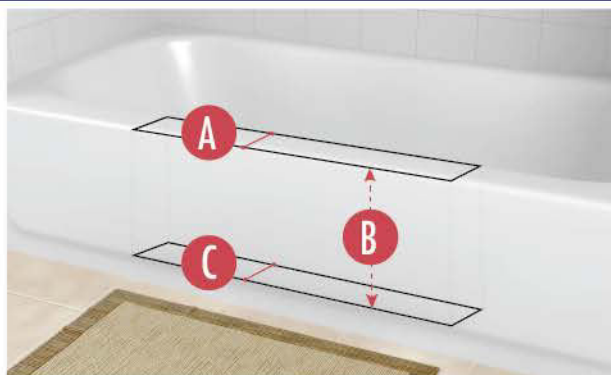

THE **CLEANCUT****DOOR**SIZING & MEASUREMENT GUIDE FOR
SMALL/NARROW SIZE**TUB REQUIREMENTS:**

- A** **MAX* TUB-WALL WIDTH AT TOP:** 5.25 Inches
- B** **BOTTOM WIDTH MEASURE DEPTH:** 10.5 Inches
Distance to measure down from top of tub to establish "Max Tub-Wall Width at Bottom"
- C** **MAX* TUB-WALL WIDTH AT BOTTOM :** 5.25 Inches
Note: Bottom tub width is typically wider than top width.

**If your tub exceeds these MAX size measurements, this product will not work with your tub.*

TEMPLATE (CUT LINES) AND PRODUCT OVERLAP MEASUREMENTS:

- D** **TEMPLATE LENGTH:** 19 Inches
- E** **TEMPLATE HEIGHT:** 9.5 Inches

AMOUNT PRODUCT OVERLAPS PAST CUT LINES:

- F** **LEFT AND RIGHT SIDE OVERLAP:** 2.25 Inches
- G** **BOTTOM OVERLAP:** .75 Inch

ACTUAL PRODUCT MEASUREMENTS:

- H** **PRODUCT LENGTH:** 23.5 Inches
- I** **OPENING LEFT TO RIGHT AT TOP:** 16.75 Inches
- J** **PRODUCT OPENING TOP TO BOTTOM:** 9 Inches
- K** **PRODUCT WIDTH AT TOP:** 6.25 Inches
- L** **PRODUCT WIDTH AT BOTTOM:** 6.25 Inches
- M** **PRODUCT HEIGHT:** 11 Inches
- N** **OPENING LEFT TO RIGHT AT BOTTOM:** 13.25 Inches

Watch a video of how to install all the CleanCut products by visiting www.CleanCutBath.com/install

THE **CLEANCUT****DOOR**SIZING & MEASUREMENT GUIDE FOR
MEDIUM SIZE**TUB REQUIREMENTS:**

- A** **MAX* TUB-WALL WIDTH AT TOP:** 6.5 Inches
- B** **BOTTOM WIDTH MEASURE DEPTH:** 10.5 Inches
Distance to measure down from top of tub to establish "Max Tub-Wall Width at Bottom"
- C** **MAX* TUB-WALL WIDTH AT BOTTOM :** 6.5 Inches
Note: Bottom tub width is typically wider than top width.