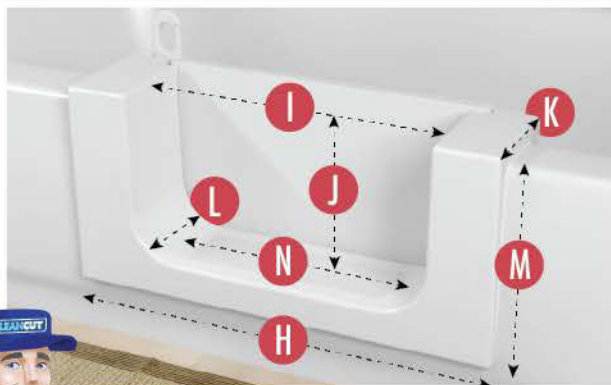

THE **CLEANCUT****DOOR**SIZING & MEASUREMENT GUIDE FOR
SMALL/NARROW SIZE**TUB REQUIREMENTS:**

- A** **MAX* TUB-WALL WIDTH AT TOP:** 5.25 Inches
- B** **BOTTOM WIDTH MEASURE DEPTH:** 10.5 Inches
Distance to measure down from top of tub to establish "Max Tub-Wall Width at Bottom"
- C** **MAX* TUB-WALL WIDTH AT BOTTOM :** 5.25 Inches
Note: Bottom tub width is typically wider than top width.

**If your tub exceeds these MAX size measurements, this product will not work with your tub.*

TEMPLATE (CUT LINES) AND PRODUCT OVERLAP MEASUREMENTS:

- D** **TEMPLATE LENGTH:** 19 Inches
- E** **TEMPLATE HEIGHT:** 9.5 Inches

AMOUNT PRODUCT OVERLAPS PAST CUT LINES:

- F** **LEFT AND RIGHT SIDE OVERLAP:** 2.25 Inches
- G** **BOTTOM OVERLAP:** .75 Inch

ACTUAL PRODUCT MEASUREMENTS:

- H** **PRODUCT LENGTH:** 23.5 Inches
- I** **OPENING LEFT TO RIGHT AT TOP:** 16.75 Inches
- J** **PRODUCT OPENING TOP TO BOTTOM:** 9 Inches
- K** **PRODUCT WIDTH AT TOP:** 6.25 Inches
- L** **PRODUCT WIDTH AT BOTTOM:** 6.25 Inches
- M** **PRODUCT HEIGHT:** 11 Inches
- N** **OPENING LEFT TO RIGHT AT BOTTOM:** 13.25 Inches

Watch a video of how to install all the CleanCut products by visiting www.CleanCutBath.com/install

THE **CLEANCUT****DOOR**SIZING & MEASUREMENT GUIDE FOR
MEDIUM SIZE**TUB REQUIREMENTS:**

- A** **MAX* TUB-WALL WIDTH AT TOP:** 6.5 Inches
- B** **BOTTOM WIDTH MEASURE DEPTH:** 10.5 Inches
Distance to measure down from top of tub to establish "Max Tub-Wall Width at Bottom"
- C** **MAX* TUB-WALL WIDTH AT BOTTOM :** 6.5 Inches
Note: Bottom tub width is typically wider than top width.