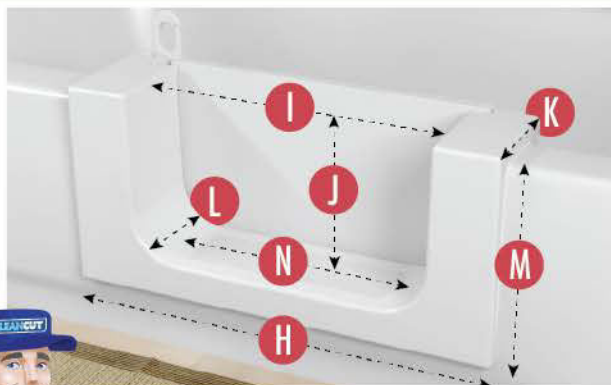

AMOUNT PRODUCT OVERLAPS PAST CUT LINES:

- F** **LEFT AND RIGHT SIDE OVERLAP:** 2.25 Inches
- G** **BOTTOM OVERLAP:** .75 Inch

ACTUAL PRODUCT MEASUREMENTS:

- H** **PRODUCT LENGTH:** 23.5 Inches
- I** **OPENING LEFT TO RIGHT AT TOP:** 16.75 Inches
- J** **PRODUCT OPENING TOP TO BOTTOM:** 9 Inches
- K** **PRODUCT WIDTH AT TOP:** 7.5 Inches
- L** **PRODUCT WIDTH AT BOTTOM:** 7.5 Inches
- M** **PRODUCT HEIGHT:** 11 Inches
- N** **OPENING LEFT TO RIGHT AT BOTTOM:** 13.25 Inches

Watch a video of how to install all the CleanCut products by visiting www.CleanCutBath.com/install

THE **CLEANCUT****DOOR**SIZING & MEASUREMENT GUIDE FOR
LARGE/WIDE SIZE**TUB REQUIREMENTS:**

- A** **MAX* TUB-WALL WIDTH AT TOP:** 7.5 Inches
- B** **BOTTOM WIDTH MEASURE DEPTH:** 10.5 Inches
Distance to measure down from top of tub to establish "Max Tub-Wall Width at Bottom"
- C** **MAX* TUB-WALL WIDTH AT BOTTOM :** 7.5 Inches
Note: Bottom tub width is typically wider than top width.

**If your tub exceeds these MAX size measurements, this product will not work with your tub.*

TEMPLATE (CUT LINES) AND PRODUCT OVERLAP MEASUREMENTS:

- D** **TEMPLATE LENGTH:** 19 Inches
- E** **TEMPLATE HEIGHT:** 9.5 Inches

AMOUNT PRODUCT OVERLAPS PAST CUT LINES:

- F** **LEFT AND RIGHT SIDE OVERLAP:** 2.25 Inches
- G** **BOTTOM OVERLAP:** .75 Inch

ACTUAL PRODUCT MEASUREMENTS:

- H** **PRODUCT LENGTH:** 23.5 Inches
- I** **OPENING LEFT TO RIGHT AT TOP:** 16.75 Inches
- J** **PRODUCT OPENING TOP TO BOTTOM:** 9 Inches
- K** **PRODUCT WIDTH AT TOP:** 8.5 Inches
- L** **PRODUCT WIDTH AT BOTTOM:** 8.5 Inches
- M** **PRODUCT HEIGHT:** 11 Inches
- N** **OPENING LEFT TO RIGHT AT BOTTOM:** 13.25 Inches