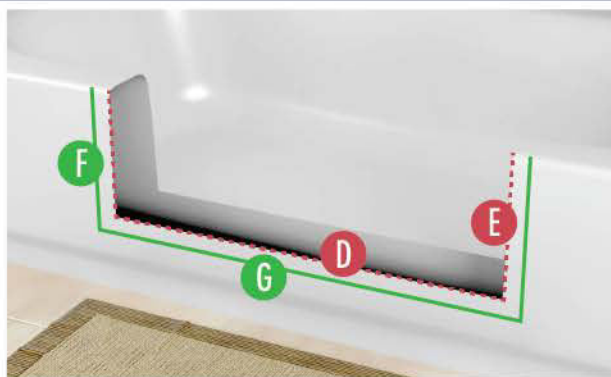

TEMPLATE (CUT LINES) AND PRODUCT OVERLAP MEASUREMENTS:

- **D** **TEMPLATE LENGTH:** 19 Inches
- **E** **TEMPLATE HEIGHT:** 9.5 Inches

AMOUNT PRODUCT OVERLAPS PAST CUT LINES:

- **F** **LEFT AND RIGHT SIDE OVERLAP:** 2.25 Inches
- **G** **BOTTOM OVERLAP:** .75 Inch